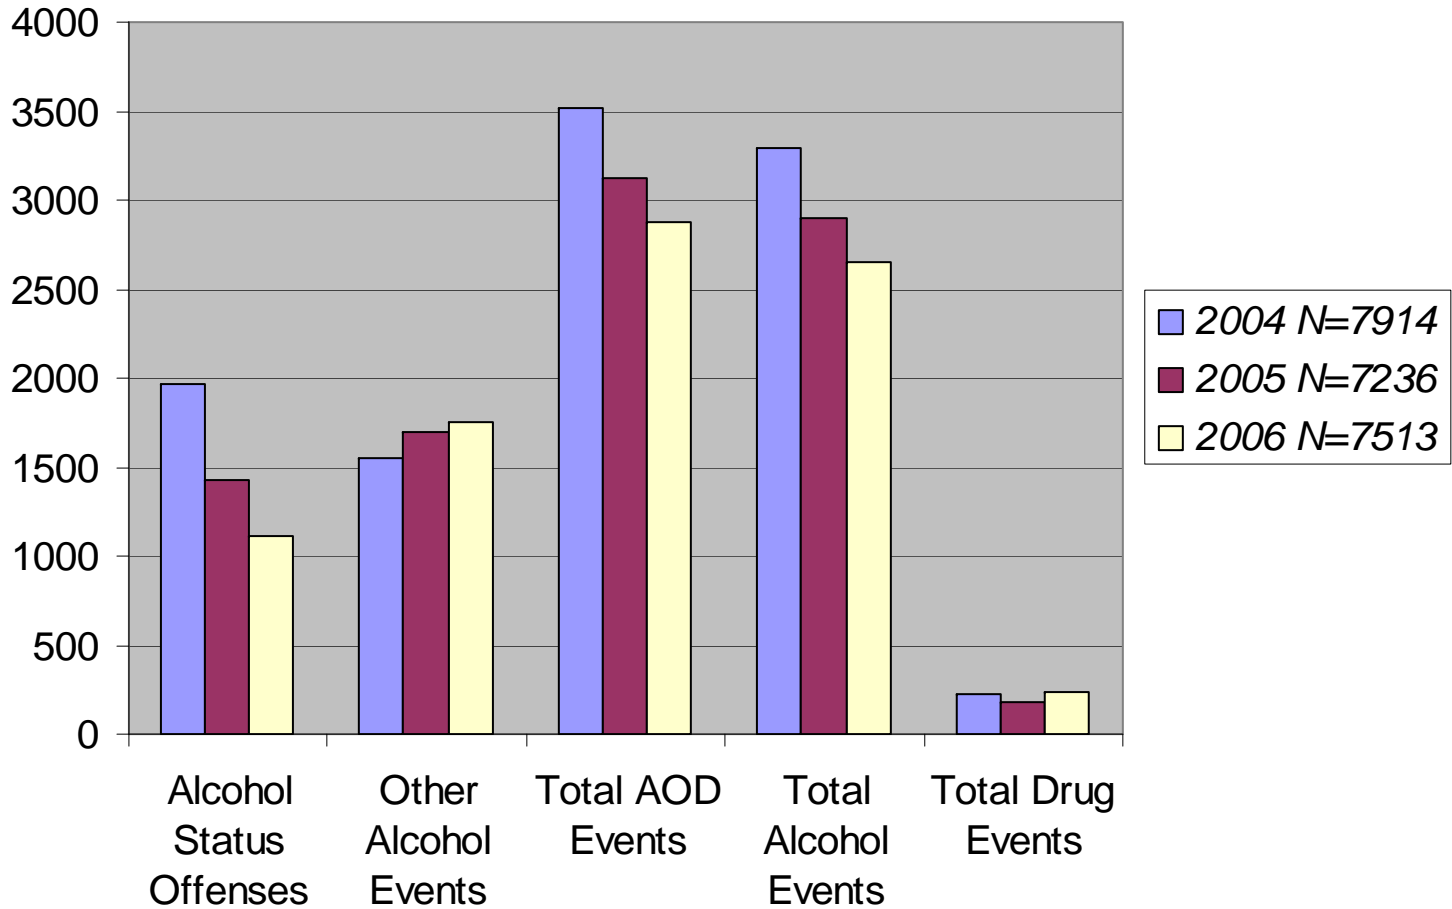

AOD Events 2004-2006