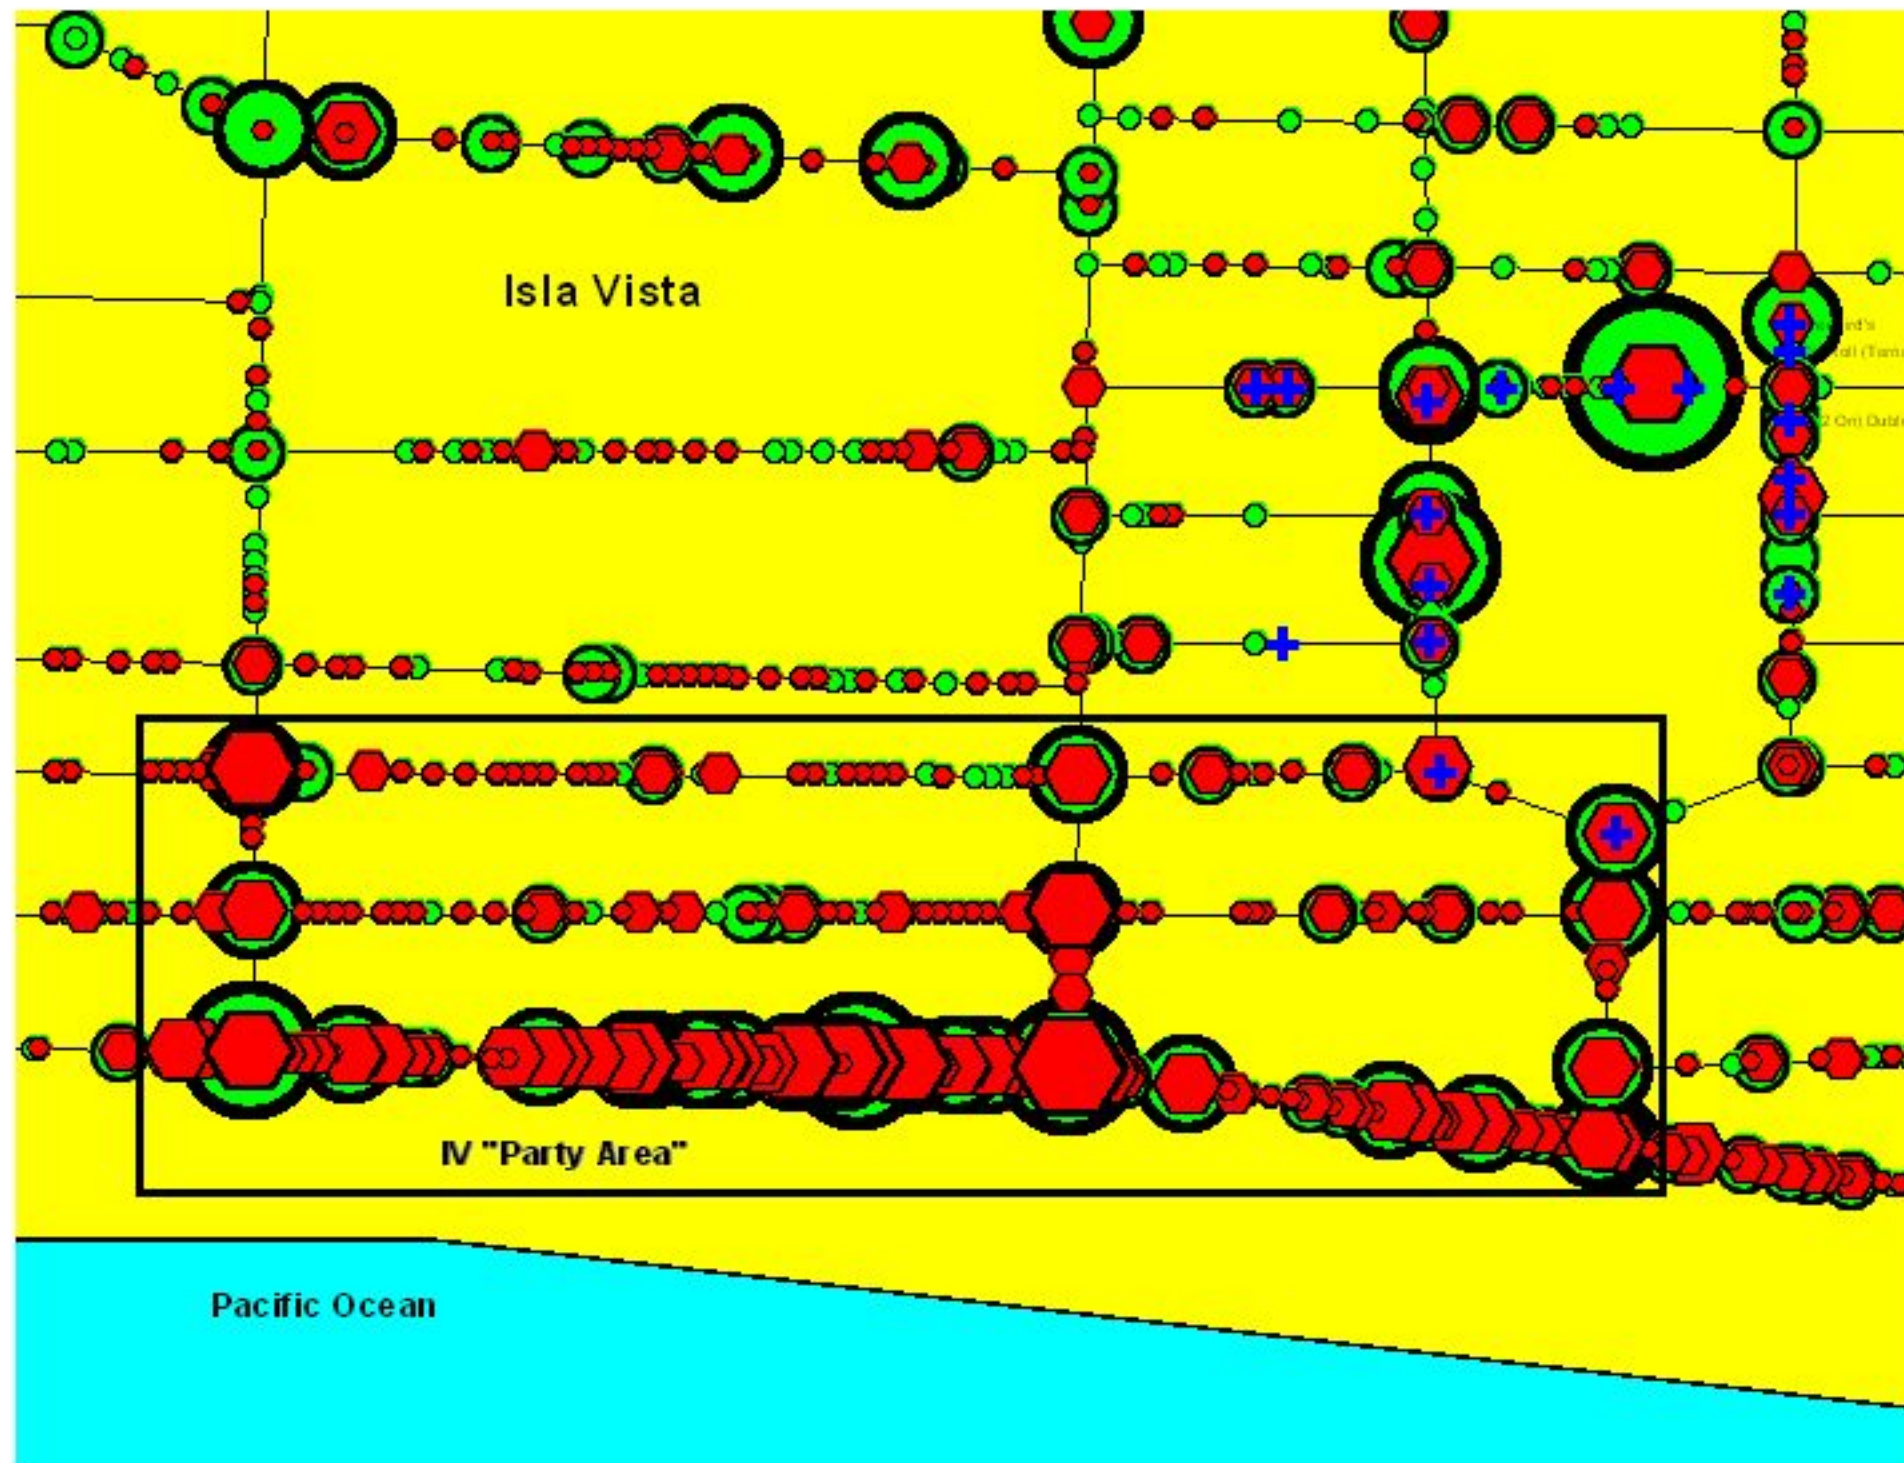

ISLA VISTA ASIPS/GIS - "Party Area" (2006 CY)

Party Area has $2,617/7,513 = 34.8\%$ of all IV Events;

Alcohol-Specific is $1,506/2,617 = 57.5\%$ of all Party Area Events;

PA Alc-Specific is $1,506/2,652 = 56.8\%$ of all Alc-Specific IV Events

Prepared By
 Santa Barbara CAPPP
 &
 ISSC, UC (Berkeley)
 & CLEW Associates;
 Berkeley, CA 94710
 MaY, 2007