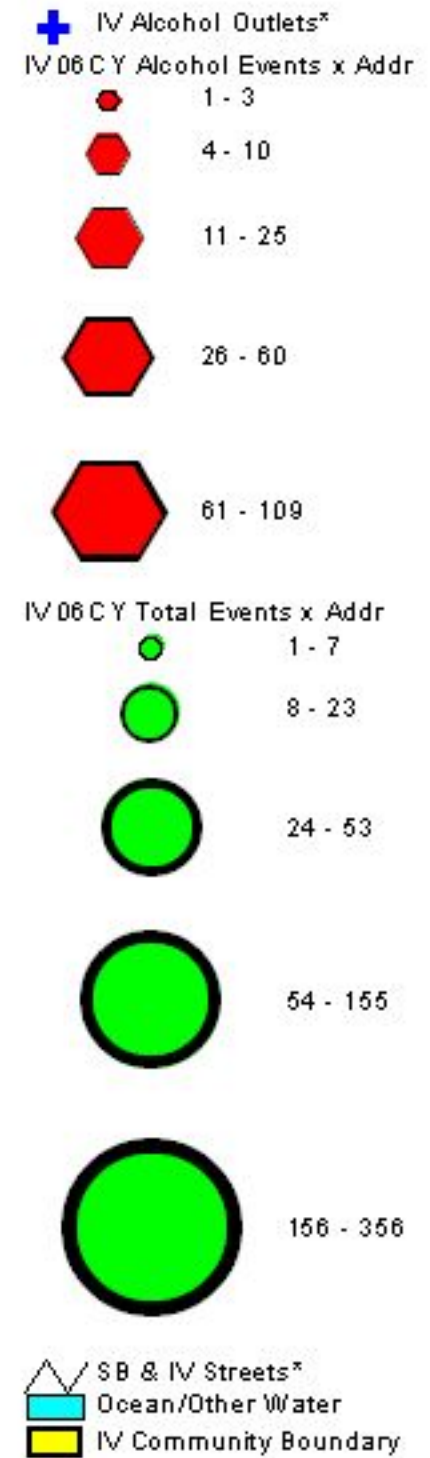

ISLA VISTA ASIPS/GIS - "Party Area" (2006 CY)

Party Area has $2,617/7,513 = 34.8\%$ of all IV Events;

Alcohol-Specific is $1,506/2,617 = 57.5\%$ of all Party Area Events;

PA Alc-Specific is $1,506/2,652 = 56.8\%$ of all Alc-Specific IV Events